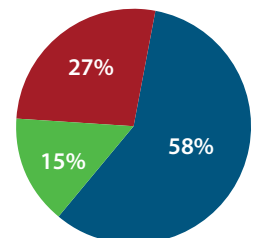

Total Students, by Sector, Living in this Electorate

Independent 1,227
Catholic 2,244
State 4,940

DATA SOURCE

1 Full-time enrolments based on 2023 Non-Government Schools Census (State) February Collection.

2 Participation rates based on 2021 Census of Population and Housing.

3 AEC Group. (2024). *Economic Significance of Independent Schools to the Queensland Economy, 2024 Update*.

Modelling based on school data and ABS and other agency financial year data to produce an indicative annual profile of contributions to the Queensland economy and Gross State Product (GSP) for 2021-22.

NOTE: Some figures have been rounded and percentages may not add up to 100.

ECONOMIC CONTRIBUTION³

INDEPENDENT SCHOOLS contribute:

- $69m in direct and indirect economic activity
- $49m in wages and salaries
- 464 full-time jobs

INDEPENDENT SCHOOLS provide savings to taxpayers and governments of:

- $15.3m in recurrent savings
- $1.5m in capital savings from parent contributions.

LOCAL MEMBER
Ms Joan Pease MP
Australian Labor Party