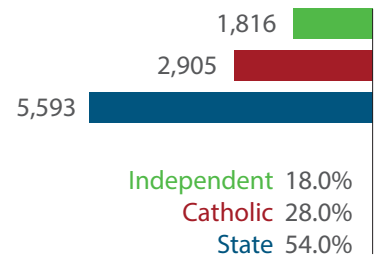

LOCATION OF SCHOOLS¹

Shows how many students attend schools located in this Queensland electorate.

SECTOR	NUMBER			PERCENTAGE		
	P-6	7-12	TOTAL	P-6	7-12	TOTAL
INDEPENDENT	675	1,141	1,816	13.0%	23.0%	18.0%
CATHOLIC	1,288	1,617	2,905	24.0%	33.0%	28.0%
STATE	3,451	2,142	5,593	64.0%	44.0%	54.0%
TOTAL	5,415	4,900	10,314			

Independent schools and campuses in this electorate

Moreton Bay Boys' College: Combined Primary & Secondary

Moreton Bay College: Combined Primary & Secondary

Total Students, by Sector, Attending Schools Located in this Electorate