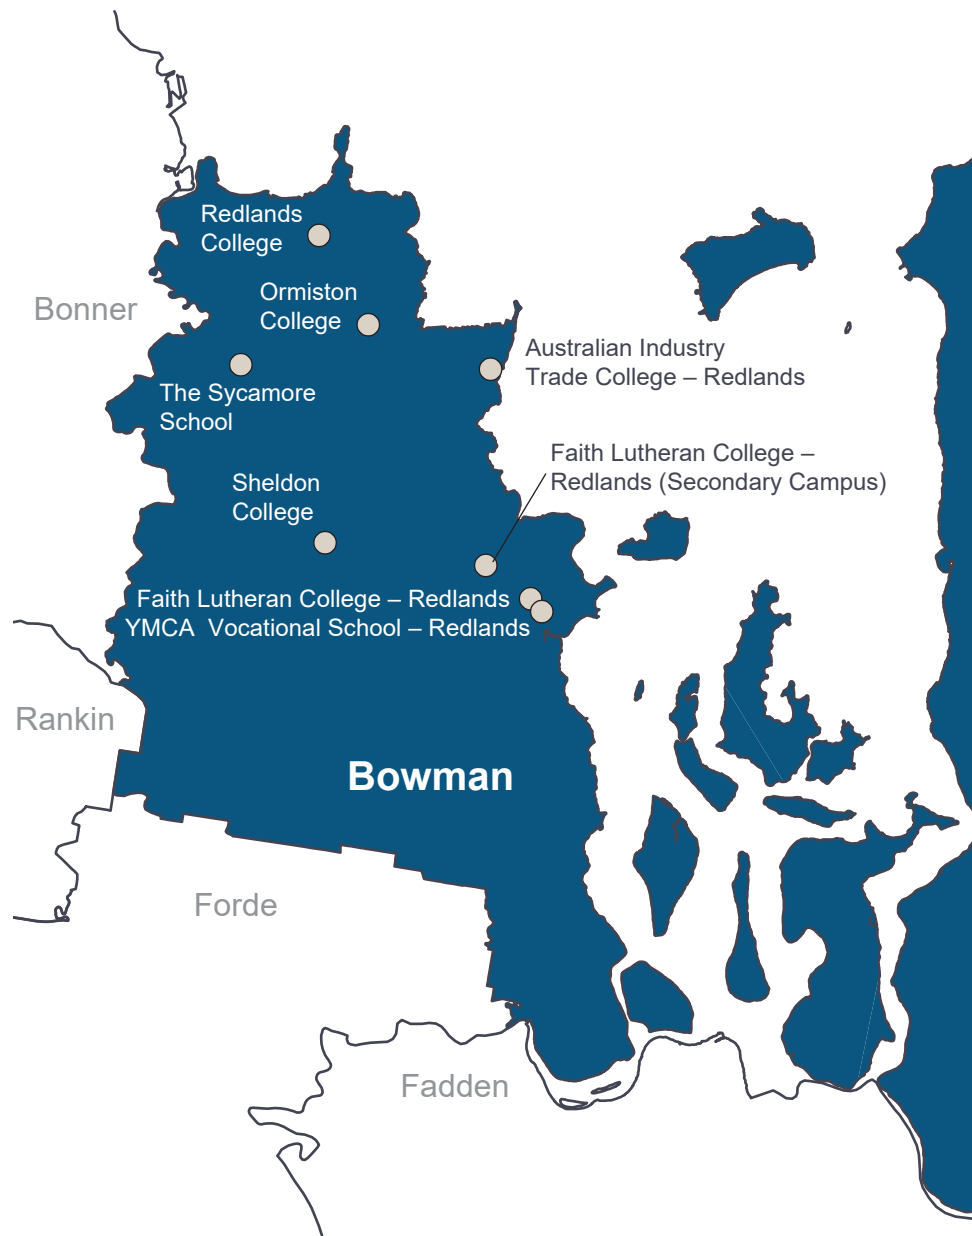

BOWMAN

Federal Electorate Report

INDEPENDENT SCHOOLS IN ELECTORATE

Australian Industry Trade College -
Redlands

Faith Lutheran College - Redlands

Faith Lutheran College - Redlands
(Secondary Campus)

Ormiston College

Redlands College

Sheldon College

The Sycamore School

YMCA Vocational School - Redlands

IN BOWMAN

21.9% of students living in this Queensland electorate attend independent schools in this electorate, or in another electorate.

Source: Parliament of Australia (www.aph.gov.au)

Queensland Electorates

■ Coalition ■ ALP ■ KAP ■ GREENS

Source: Electoral Commission Queensland