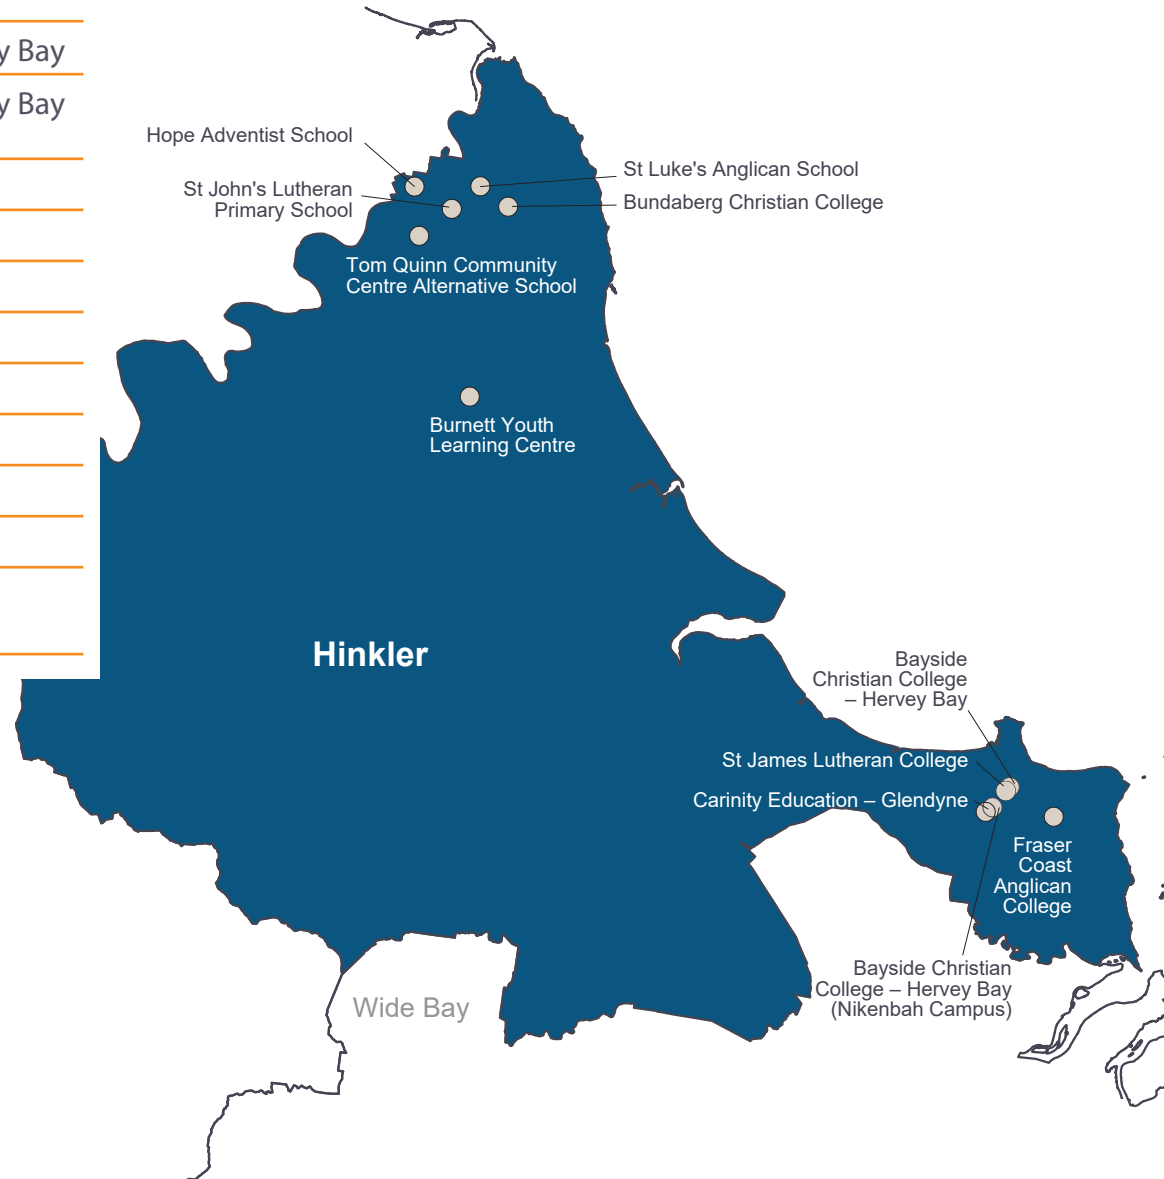

HINKLER

Federal Electorate Report

INDEPENDENT SCHOOLS IN ELECTORATE

Bayside Christian College - Hervey Bay

Bayside Christian College - Hervey Bay
(Nikenbah Campus)

Bundaberg Christian College

Burnett Youth Learning Centre

Carinity Education - Glendyne

Fraser Coast Anglican College

Hope Adventist School

St James Lutheran College

St John's Lutheran College

St Luke's Anglican School

Tom Quinn Community Centre
Alternative School

IN HINKLER

14.3% of students living in this Queensland electorate attend independent schools in this electorate, or in another electorate.

Source: 2021 ABS Census of Population and Housing

Independent Schools Contribute: