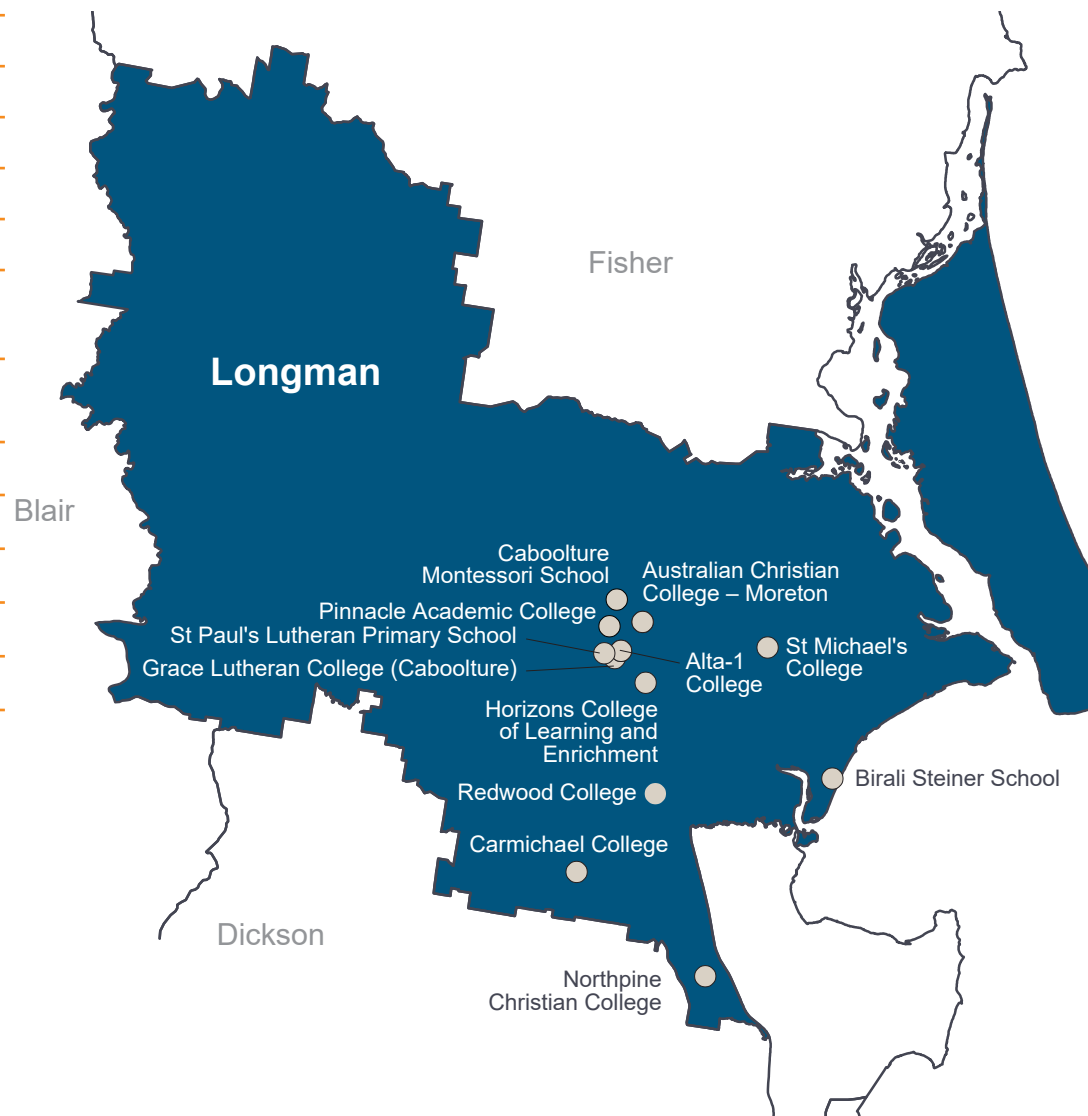

LONGMAN

Federal Electorate Report

INDEPENDENT SCHOOLS IN ELECTORATE

Alta-1 College

Australian Christian College - Moreton

Birali Steiner School

Caboolture Montessori School

Carmichael College

Grace Lutheran College
(Caboolture Campus)

Horizons College of Learning and
Enrichment

Northpine Christian College

Pinnacle Academic College

Redwood College

St Michael's College

St Paul's Lutheran Primary School

IN LONGMAN

13.1% of students living in this Queensland electorate attend independent schools in this electorate, or in another electorate.

Source: 2021 ABS Census of Population and Housing

Independent Schools Contribute: