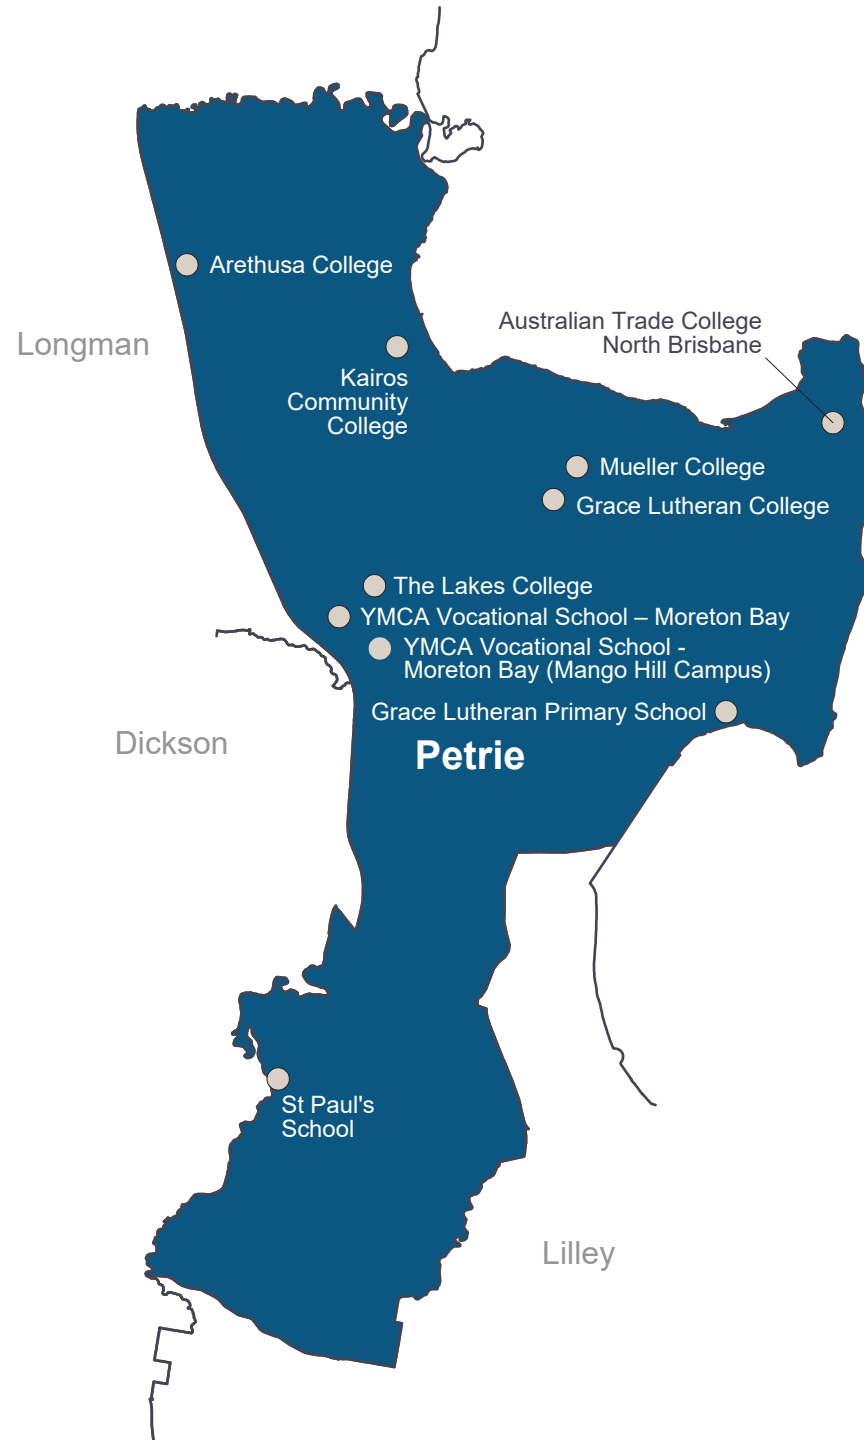

### INDEPENDENT SCHOOLS IN ELECTORATE

Arethusa College

Australian Trade College  
North Brisbane

Grace Lutheran College

Grace Lutheran Primary School

Kairos Community College

Mueller College

St Paul's School

The Lakes College

YMCA Vocational School -  
Moreton Bay

YMCA Vocational School -  
Moreton Bay (Mango Hill Campus)

### Local Member

[Hon Luke Howarth MP](#)  
Member for Petrie  
Liberal National Party of Queensland (LNP)

### Queensland Electorates

■ Coalition ■ ALP ■ KAP ■ GREENS

Source: Electoral Commission Queensland