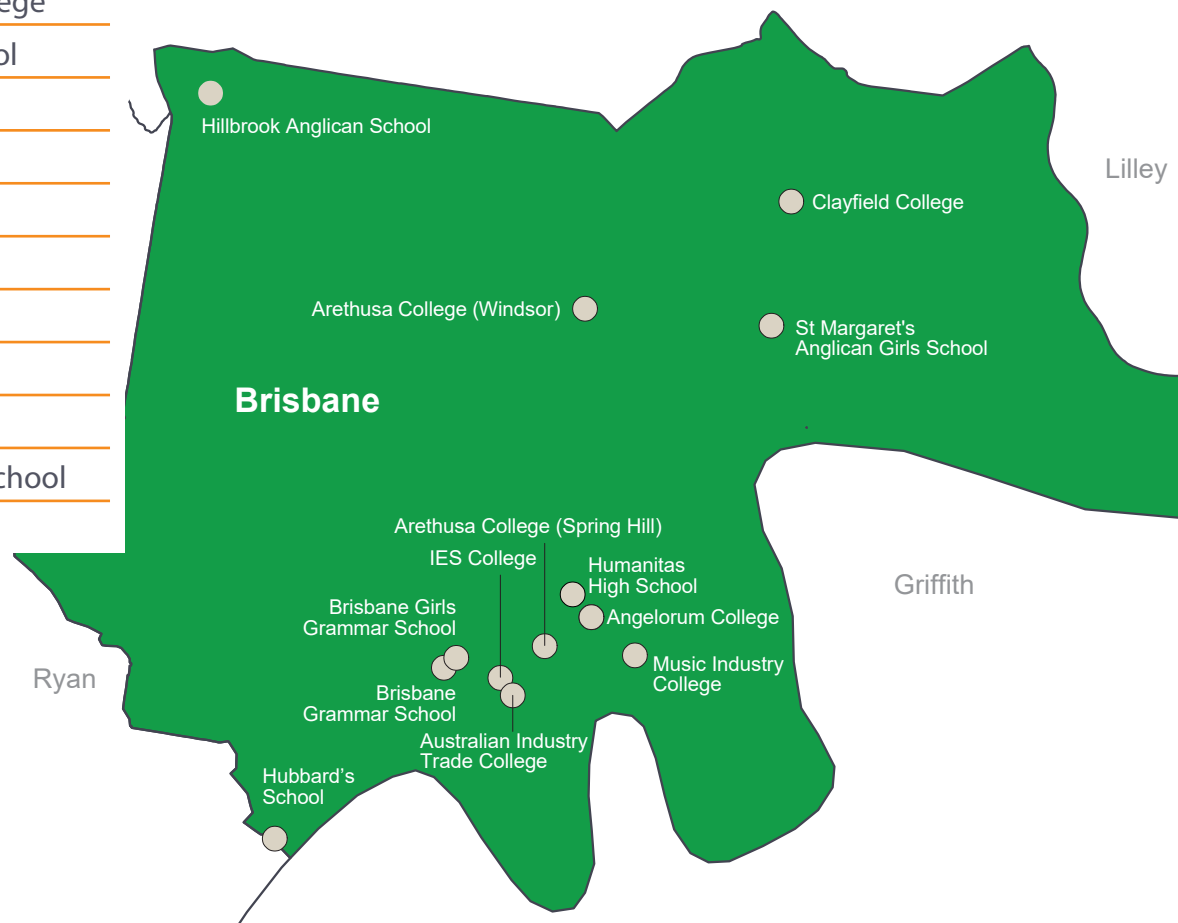

BRISBANE

Federal Electorate Report

INDEPENDENT SCHOOLS IN ELECTORATE

Angelorum College

Arethusa College
(Spring Hill Campus)

Arethusa College (Windsor Campus)

Australian Industry Trade College

Brisbane Girls Grammar School

Brisbane Grammar School

Clayfield College

Hillbrook Anglican School

Hubbard's School

Humanitas High School

IES College

Music Industry College

St Margaret's Anglican Girls School

IN BRISBANE

19.8% of students living in this Queensland electorate attend independent schools in this electorate, or in another electorate.

Source: 2021 ABS Census of Population and Housing

Independent Schools Contribute: