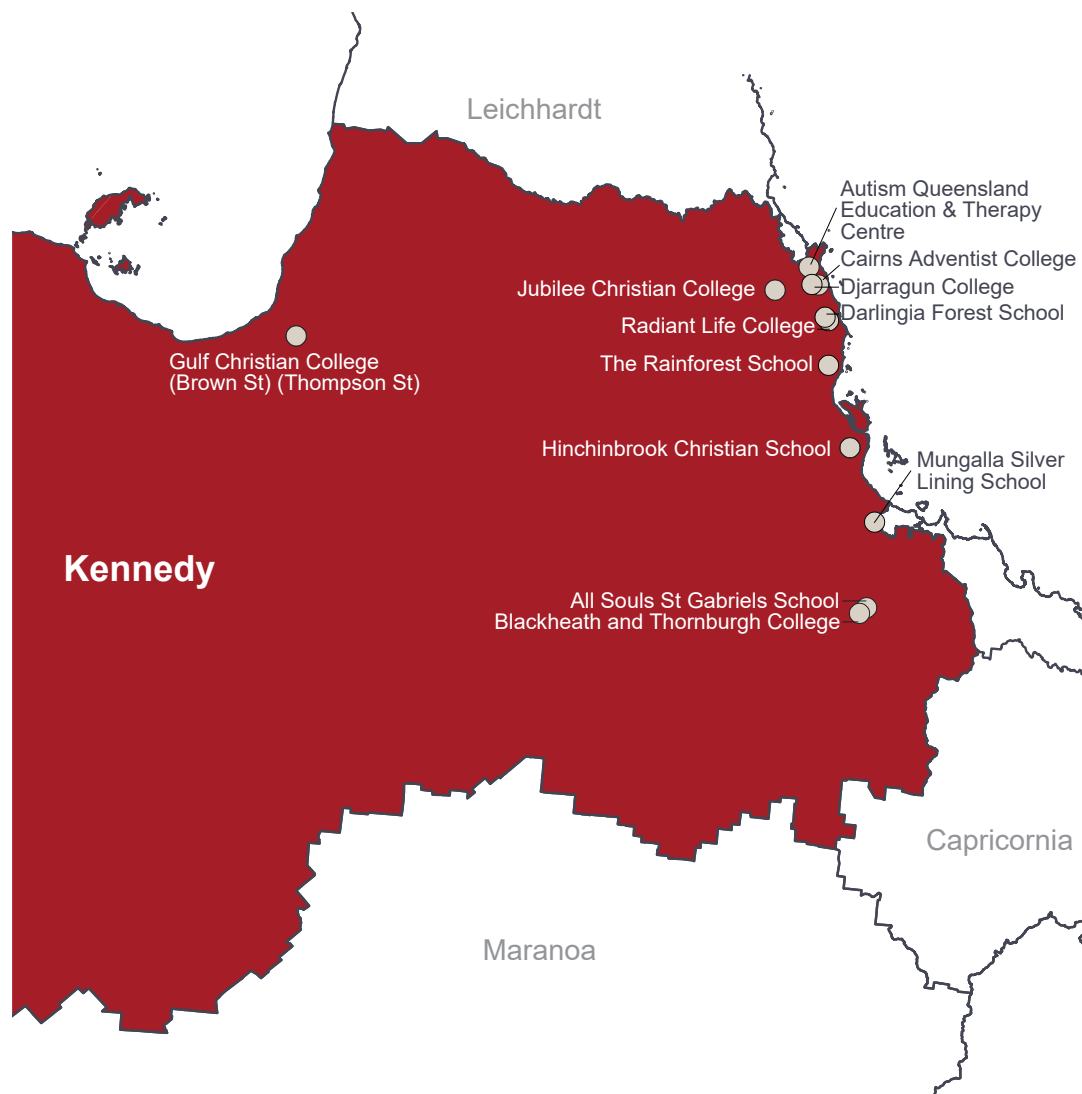

KENNEDY

Federal Electorate Report

INDEPENDENT SCHOOLS IN ELECTORATE

All Souls St Gabriels School

Autism Queensland Education & Therapy Centre (Edmonton Campus)

Blackheath and Thornburgh College

Cairns Adventist College

Darlingia Forest School

Djarragun College

Gulf Christian College (Brown St Campus)

Gulf Christian College (Thompson St Campus)

Hinchinbrook Christian School

Jubilee Christian College

Mungalla Silver Lining School

Radiant Life College

The Rainforest School

IN KENNEDY

6.6% of students living in this Queensland electorate attend independent schools in this electorate, or in another electorate.

Source: 2021 ABS Census of Population and Housing